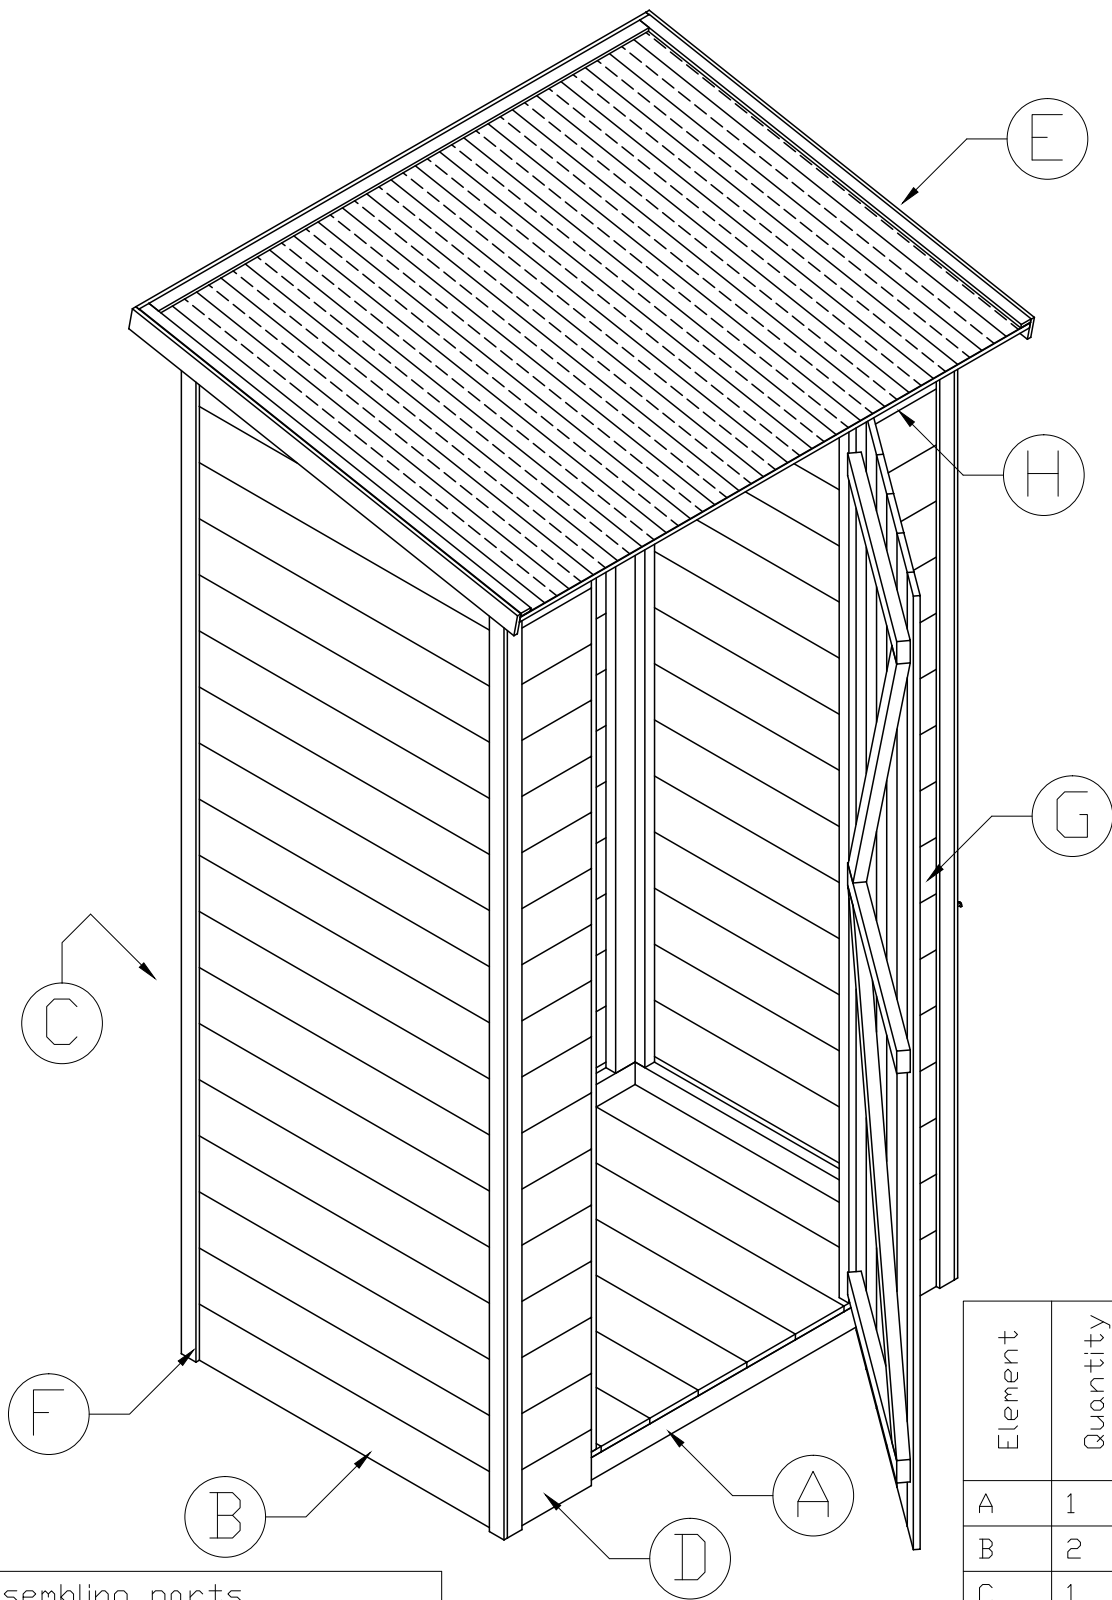

Veluwe

Veluwe

Assembling parts		
#	Element	Q.
1	Wood screw $\varnothing 4 \times 50$	4
2	Wood screw $\varnothing 4 \times 60$	23
3	Wood screw $\varnothing 4 \times 30$	22
4	Nail	32
5	Door lock	1

Element	Quantity	Measure [mm]
		A
B	2	1845 x 630
C	1	1850 x 900
D	2	1740 x 100
E	1	1080 x 820
F	4	12 x 40 x 1850
	4	12 x 40 x 1730
G	1	1670 x 690
H	1	16 x 120 x 900