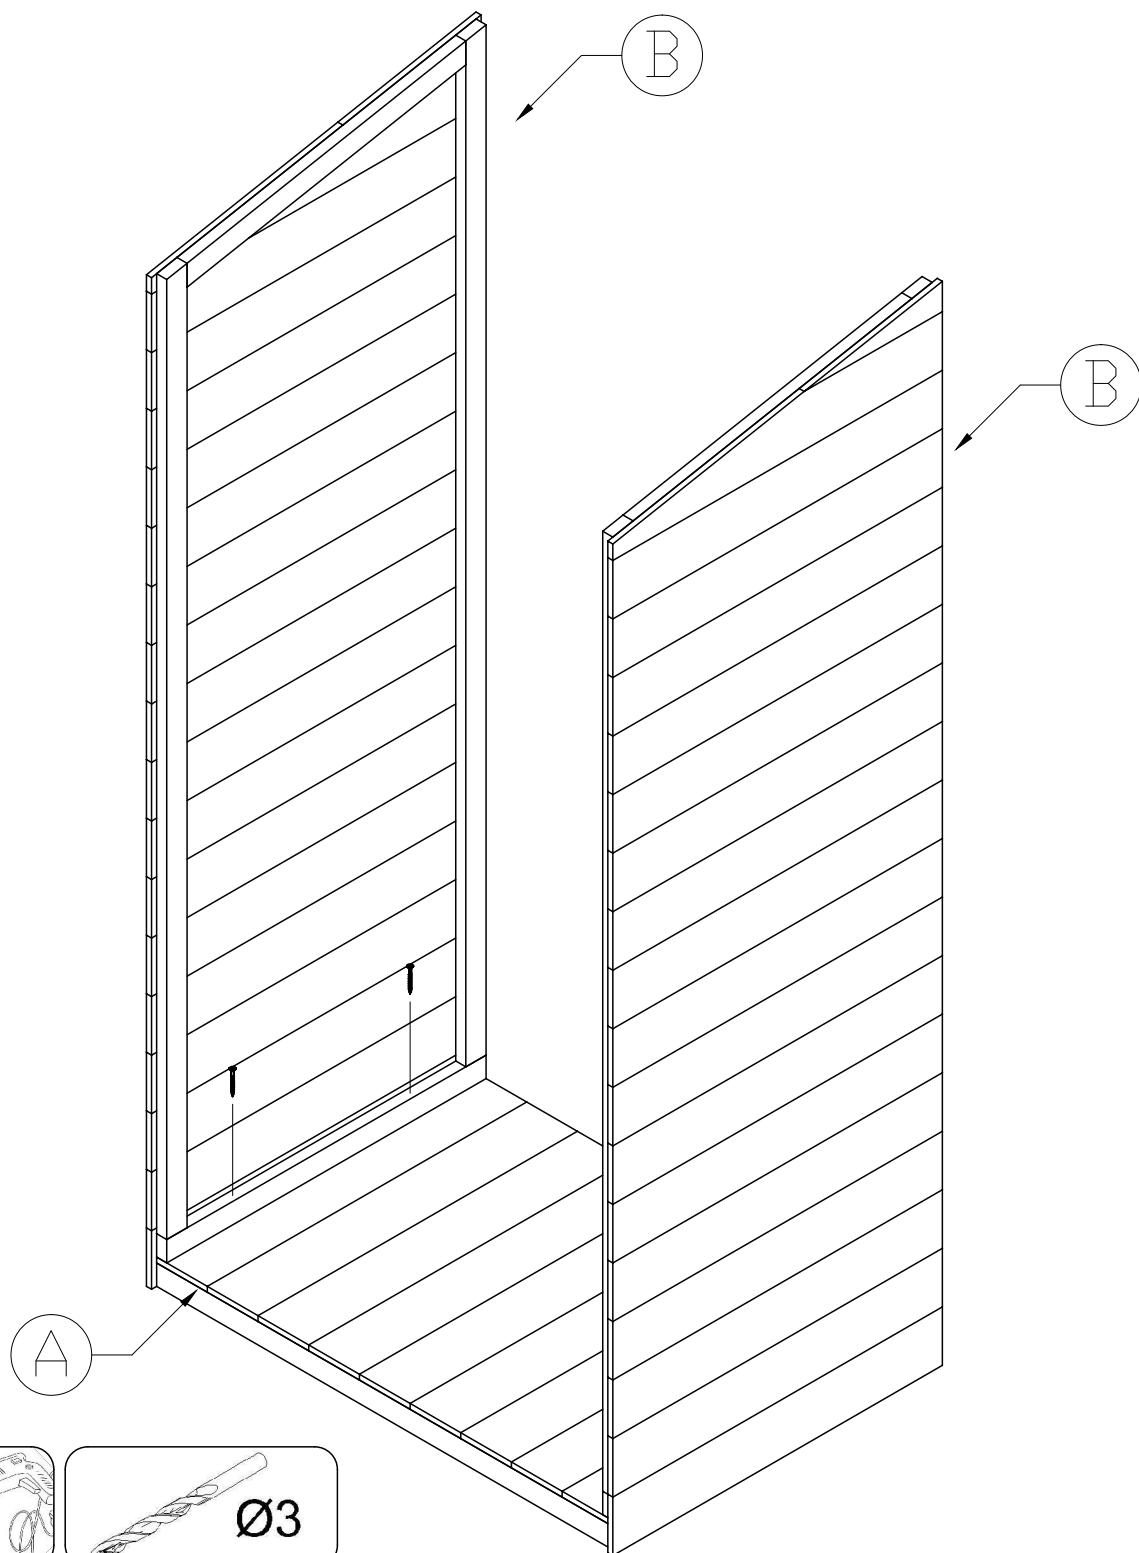

- 4x Ø3
- 4x Ø4x60

Article:
Veluwe - Assemblage

Page:
3/10

Article nr:
29.0019