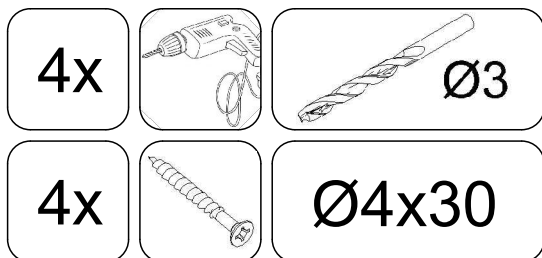

Article:
Veluwe - Assemblage

Page:
6/10

Article nr:
29.0019