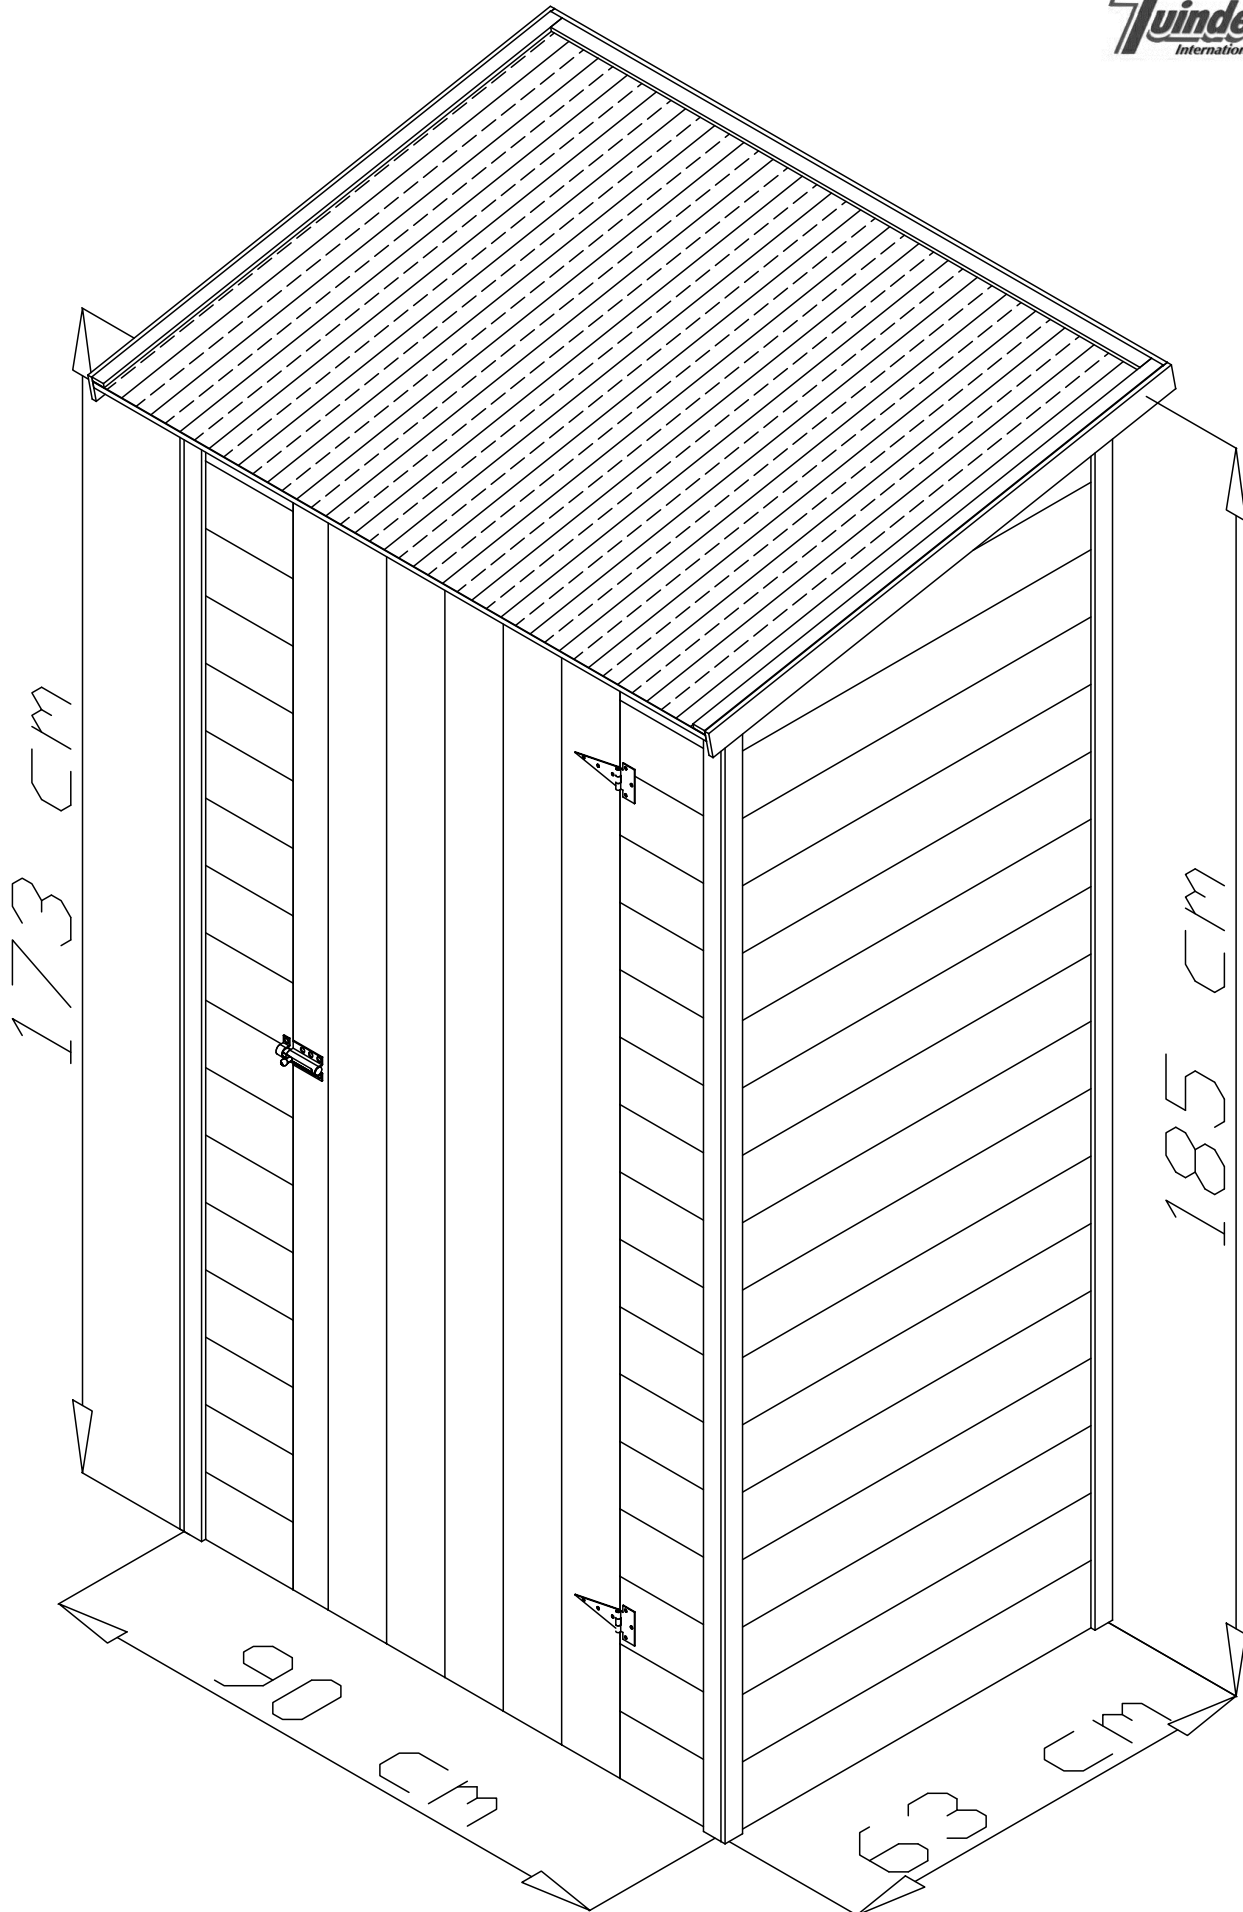

Veluwe

Veluwe

Assembling parts		
#	Element	Q.
1	Wood screw $\varnothing 4 \times 50$	4
2	Wood screw $\varnothing 4 \times 60$	23
3	Wood screw $\varnothing 4 \times 30$	22
4	Nail	32
5	Door lock	1

Element	Quantity	Measure [mm]
		A
B	2	1845 x 630
C	1	1850 x 900
D	2	1740 x 100
E	1	1080 x 820
F	4	12 x 40 x 1850
	4	12 x 40 x 1730
G	1	1670 x 690
H	1	16 x 120 x 900

Article:

Veluwe

Page:

2/10

Article nr:

29.0019

- 4x   Ø3
- 4x  Ø4x60

Article:
Veluwe - Assemblage