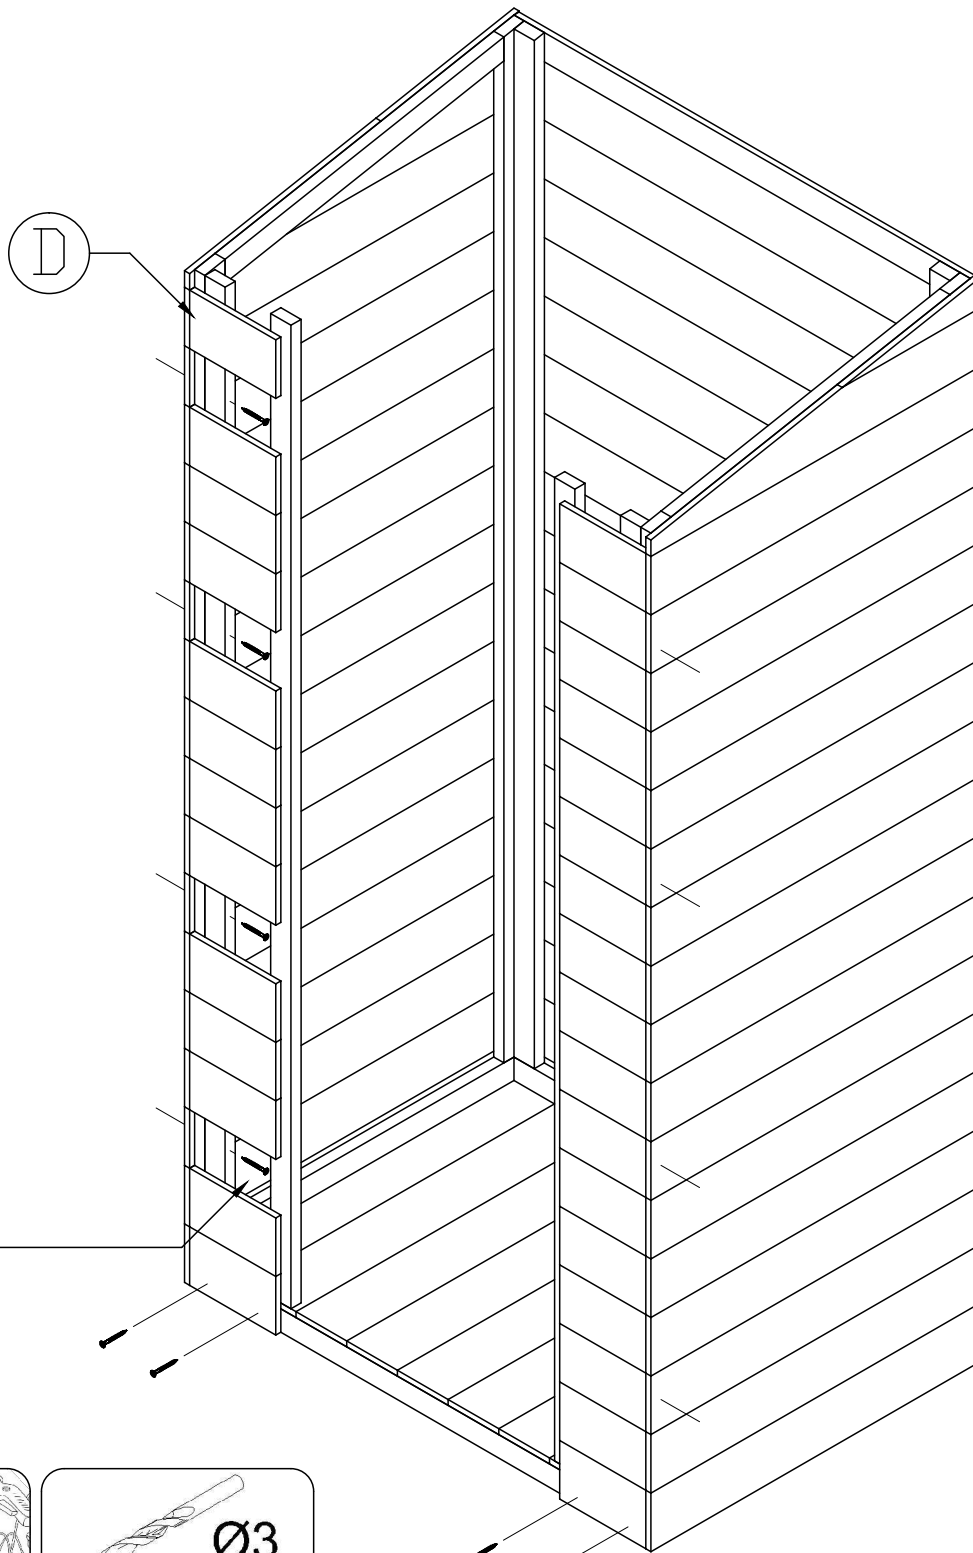

12x

8x

Ø4x60

4x

Ø4x30

Article:

Veluwe - Assemblage

Page:

5/10

Article nr:

29.0019