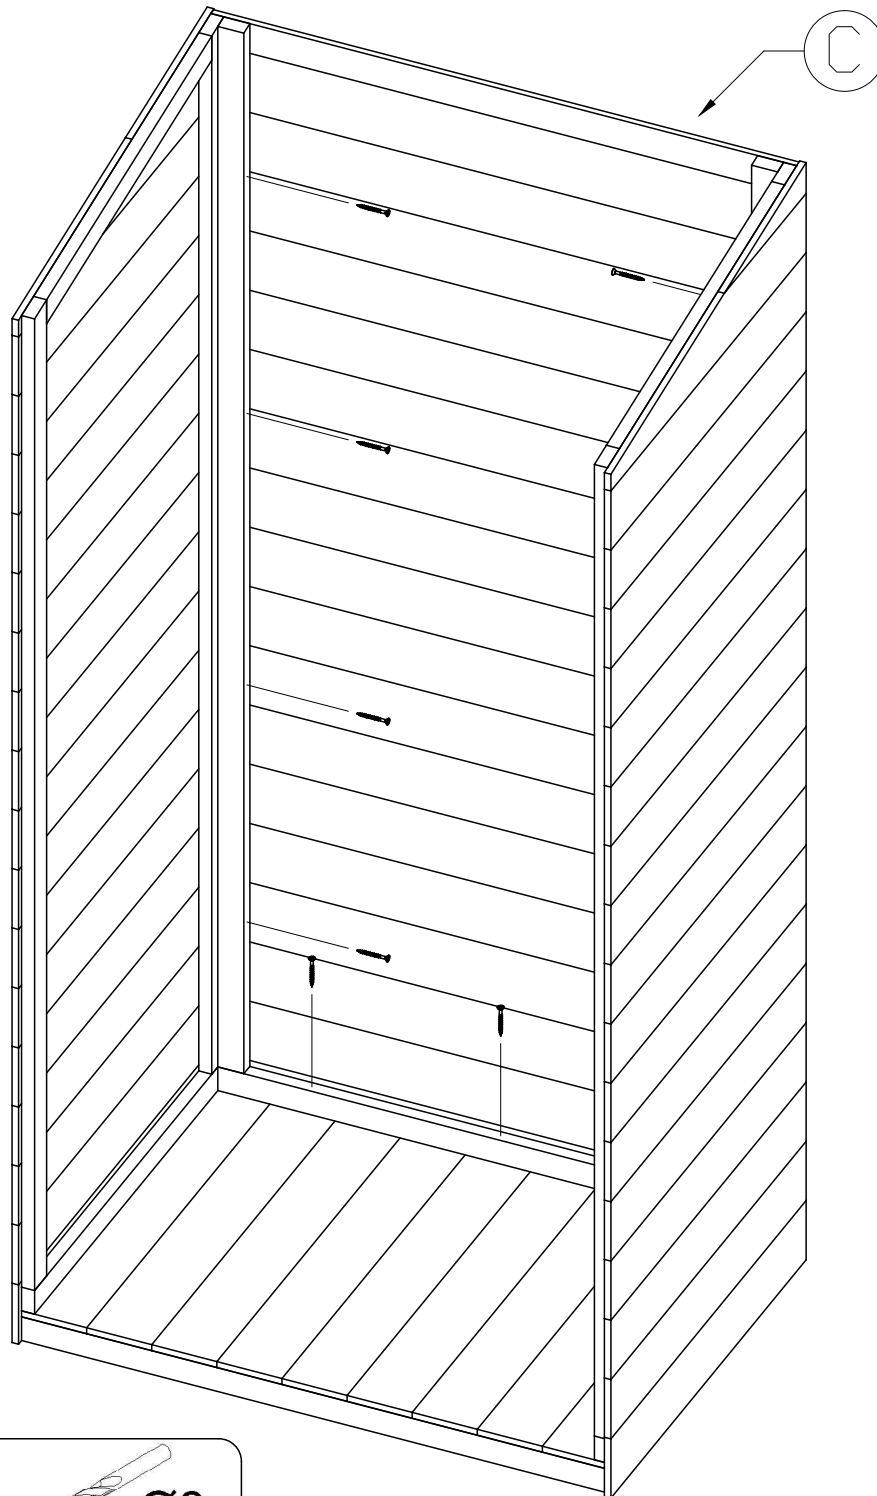

11x

11x

$\text{Ø}4 \times 60$

Article:

Veluwe - Assemblage

Page:

5/10

Article nr:

29.0019